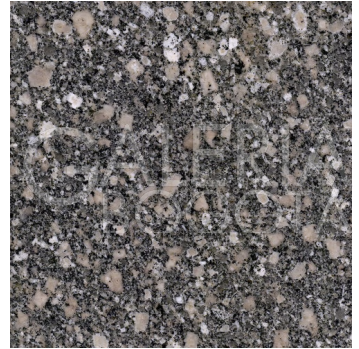

GALERIA BOGOTÀ

Galaxy Star

The classic Galaxy Star is a popular premium granite with a deep black background dotted with copper and bronze coloured crystals.

GALERIA BOGOTÀ

Polished surfaces combined with copper coloured flecks make worktops made of Galaxy Star granite an eye-catching delight that fits perfectly with modern silver and gold coloured appliances.

The Norwegian Blue Pearl granite can be used to make truly beautiful work-tops with a bluish grey overall impression accented with a black pattern. The density of dark patches can make the stone look either darker or lighter in shade.

GALERIA BOGOTÀ

GALERIA BOGOTÀ

Bardiglio Imperial Marble

transforms your space with its majestic allure and intricate veining. By day, its deep gray tones create an air of serene sophistication, and as night falls, it reveals a mysterious elegance. This marble captures the essence of timeless grandeur, making it an exceptional choice for those desiring a distinct and luxurious touch in their interiors.

Ahmar Furssan

رويال احمر

Ahmar Aswani

اسود اسواني

Rumady El-Shirka

احمر سفاجا

Gandola

احمر فرسان