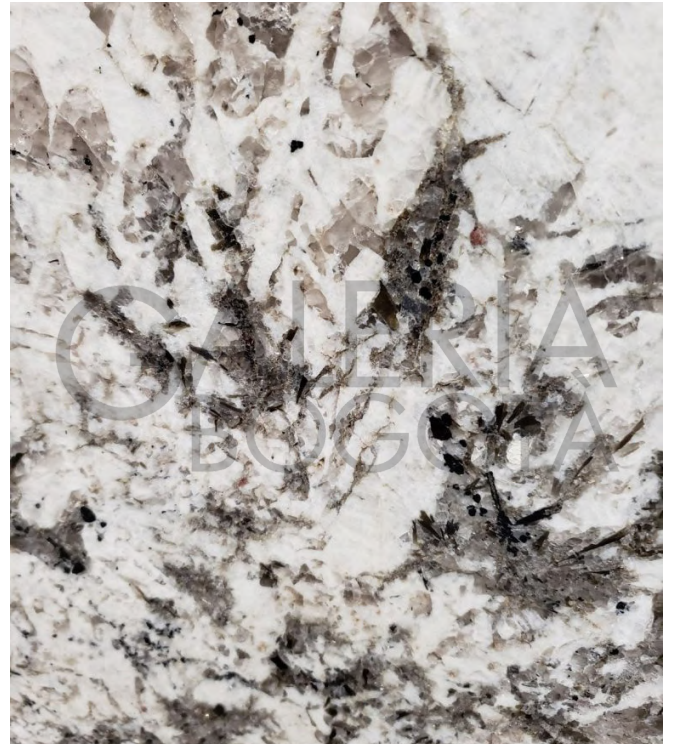

GALERIA BOGOTÀ

Galaxy Star

The classic Galaxy Star is a popular premium granite with a deep black background dotted with copper and bronze coloured crystals.

GALERIA BOGOTÀ

Polished surfaces combined with copper coloured flecks make worktops made of Galaxy Star granite an eye-catching delight that fits perfectly with modern silver and gold coloured appliances.

GALERIA BOGOTÀ

Alpine White

This stunning pattern is ideal for unforgettable granite countertops, backsplashes, walls, and floors in homes and businesses. Durable and versatile, this granite can also be used for outdoor applications.

GALERIA BOGOTÀ

GALERIA BOGOTÀ

Absolute Black

also known as Nero Absolute or Jet Black, is a premium natural stone quarried in India. It is highly renowned for its intense black color and sleek appearance, making it one of the most popular choices for countertops, flooring, and other architectural applications around the world.

The Norwegian Blue Pearl granite can be used to make truly beautiful work-tops with a bluish grey overall impression accented with a black pattern. The density of dark patches can make the stone look either darker or lighter in shade.